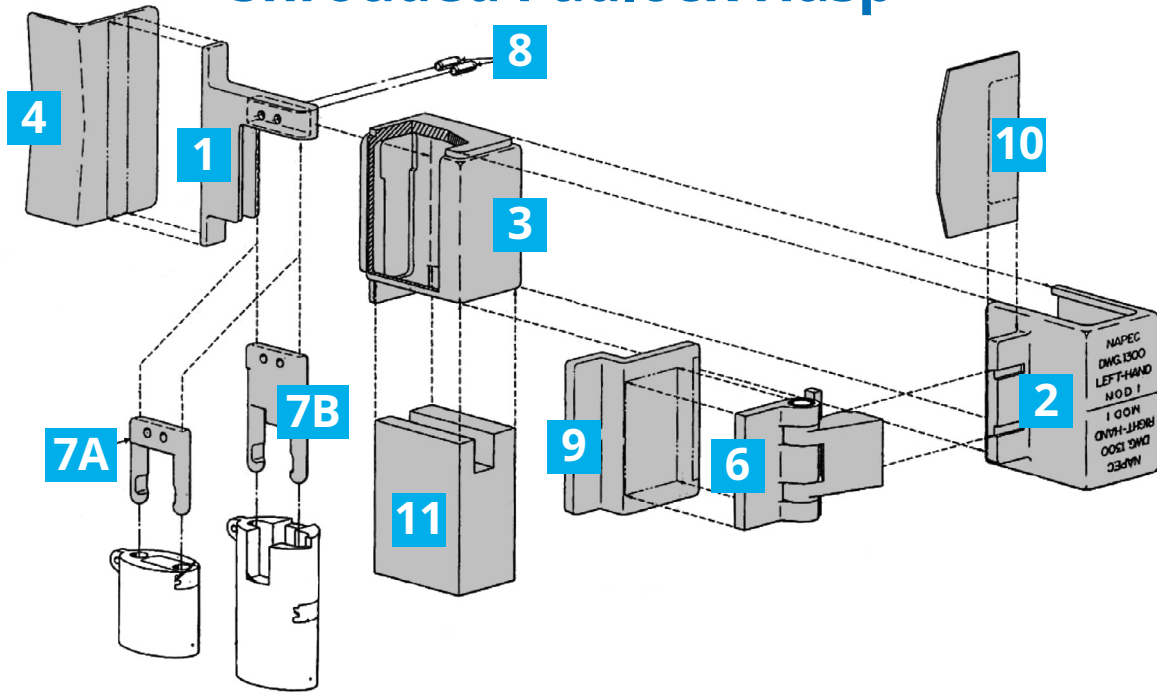

# Shellcast -1300 Series NAPEC High-Security Shrouded Padlock Hasp

	NAPEC 1311	NAPEC 1313	NAPEC 1314	NAPEC 1315	NAPEC 1316
1 Tang 304	✓	✓	✓	✓	✓
2 Reversible Cover	✓	✓	✓	✓	✓
3 Hasp Liner	✓	✓	✓	✓	✓
4 Bracket Tang		✓			
6 Hinge Assy				✓	✓
7A Shackle Pin for #26 Lock	✓	✓	✓	✓	✓
7B Shackle Pin for #31 Lock	✓	✓	✓	✓	✓
8 Locking Pins	✓	✓	✓	✓	✓
9 Z Bracket	✓	✓	✓	✓	✓
10 Bolster Plate	✓	✓	✓		✓
11 Installation Foam Jig	✓	✓	✓	✓	✓
12 Shim Plates Set (Not Shown)	✓		✓	✓	✓
13 Shim Mounting Plate (Not Shown)				✓	✓